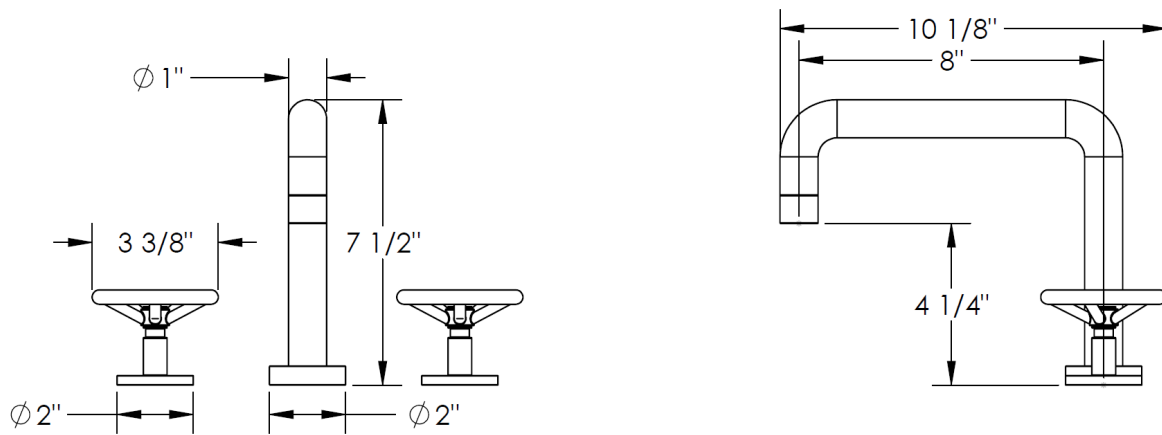

31-8-BK
Roman Tub Set

Meets the applicable requirements of ASME A112.18.1-2005/CSA B125.1-05, entitled "Plumbing Supply Fittings"

WATERMARK DESIGNS 9/26/2014

350 Dewitt Ave Brooklyn NY 11207 USA T 718 257 2800 F 718 257 2144 info@watermark-designs.com